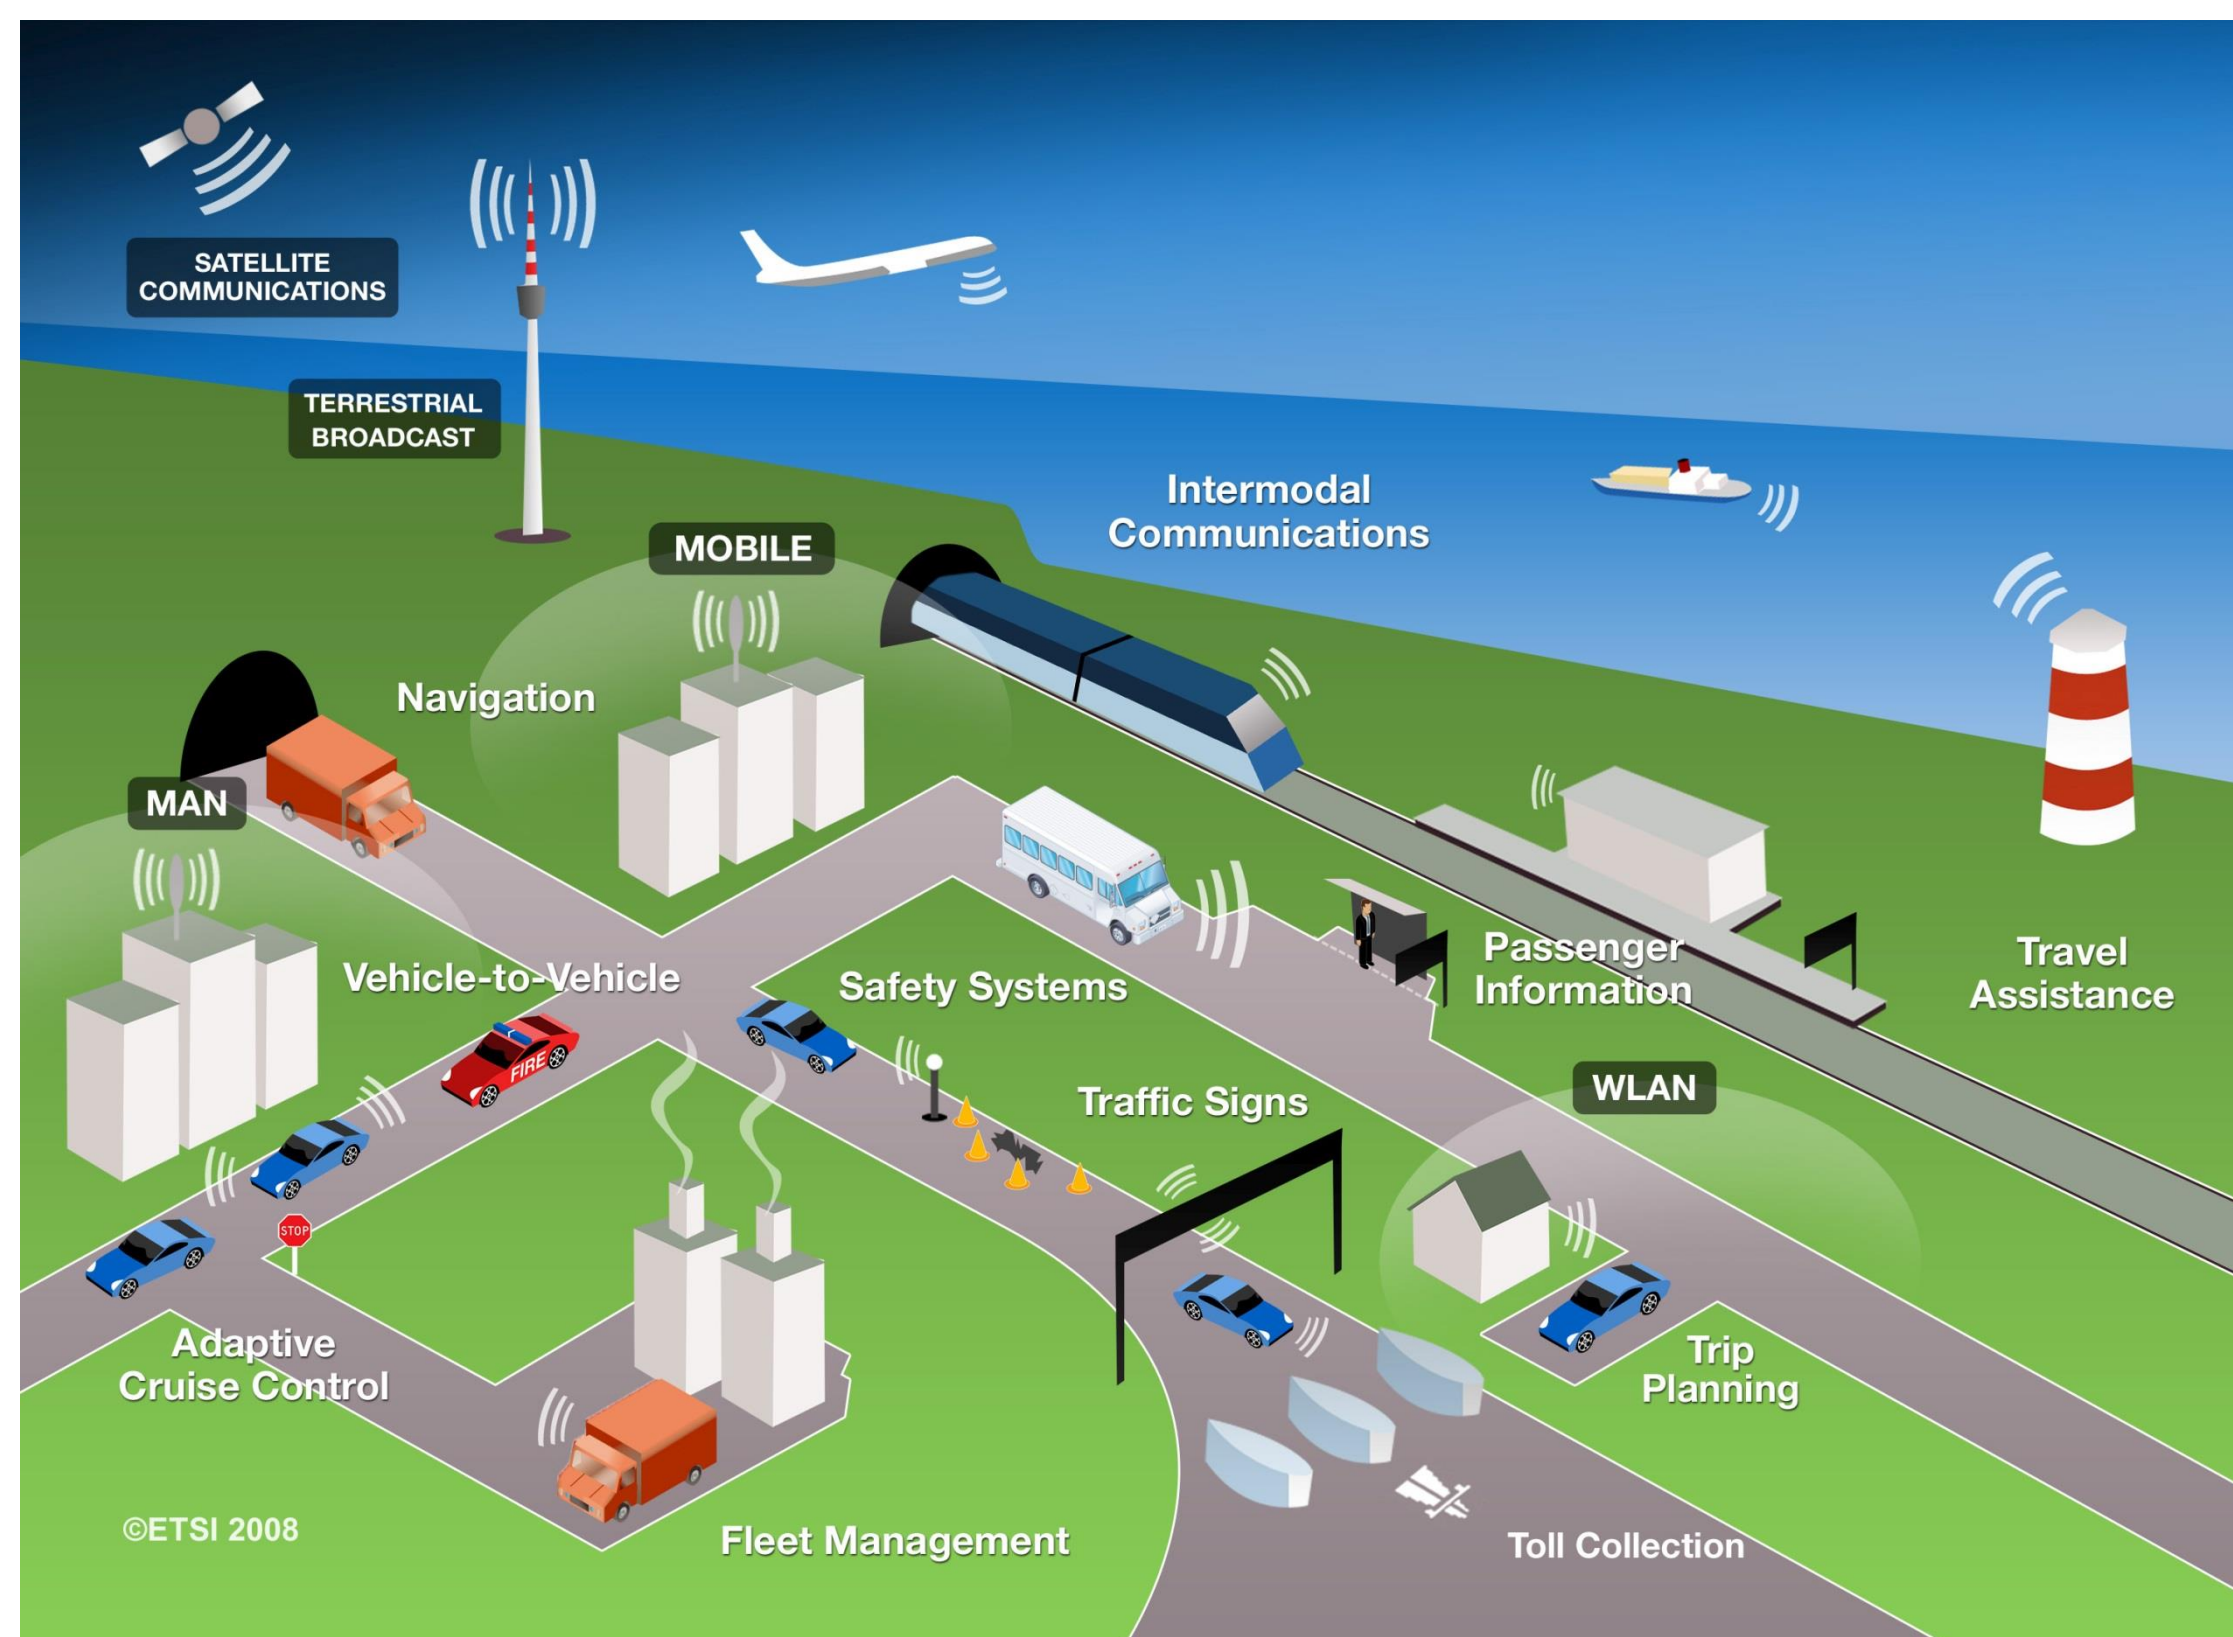

Developing an Open Source conformance testing environment for ITS communications

Mr. Aitor Ruano, Dr. György Réthy

YOUR DEVELOPMENT PARTNER

ITS - **Intelligent Transport Systems and Services** - is the integration of information and communications technology with transport infrastructure, vehicles and users.

By sharing vital information, **ITS allows people to get more from transport networks**, in greater safety and with less impact on the environment.

ITS equipment is currently being deployed in experimental trials with the progression towards fully operational deployment. **Thorough conformance testing will increase the level of confidence** that equipment from various suppliers will interoperate. This in turn will reduce implementation and rollout times.

The protocol stack

During the past few years ETSI has developed **libraries** for cooperative ITS testing, **conformance test suites** for ITS protocols, a Java **test adaptor** and **codecs** to accelerate execution of the tests

Applus+ IDIADA and Ericsson - in cooperation - has developed a **solution allowing execution of the ETSI test suites with the open source TTCN-3 tool Titan**. It has been successfully used in ITS related European projects such as i-Game and Companion.