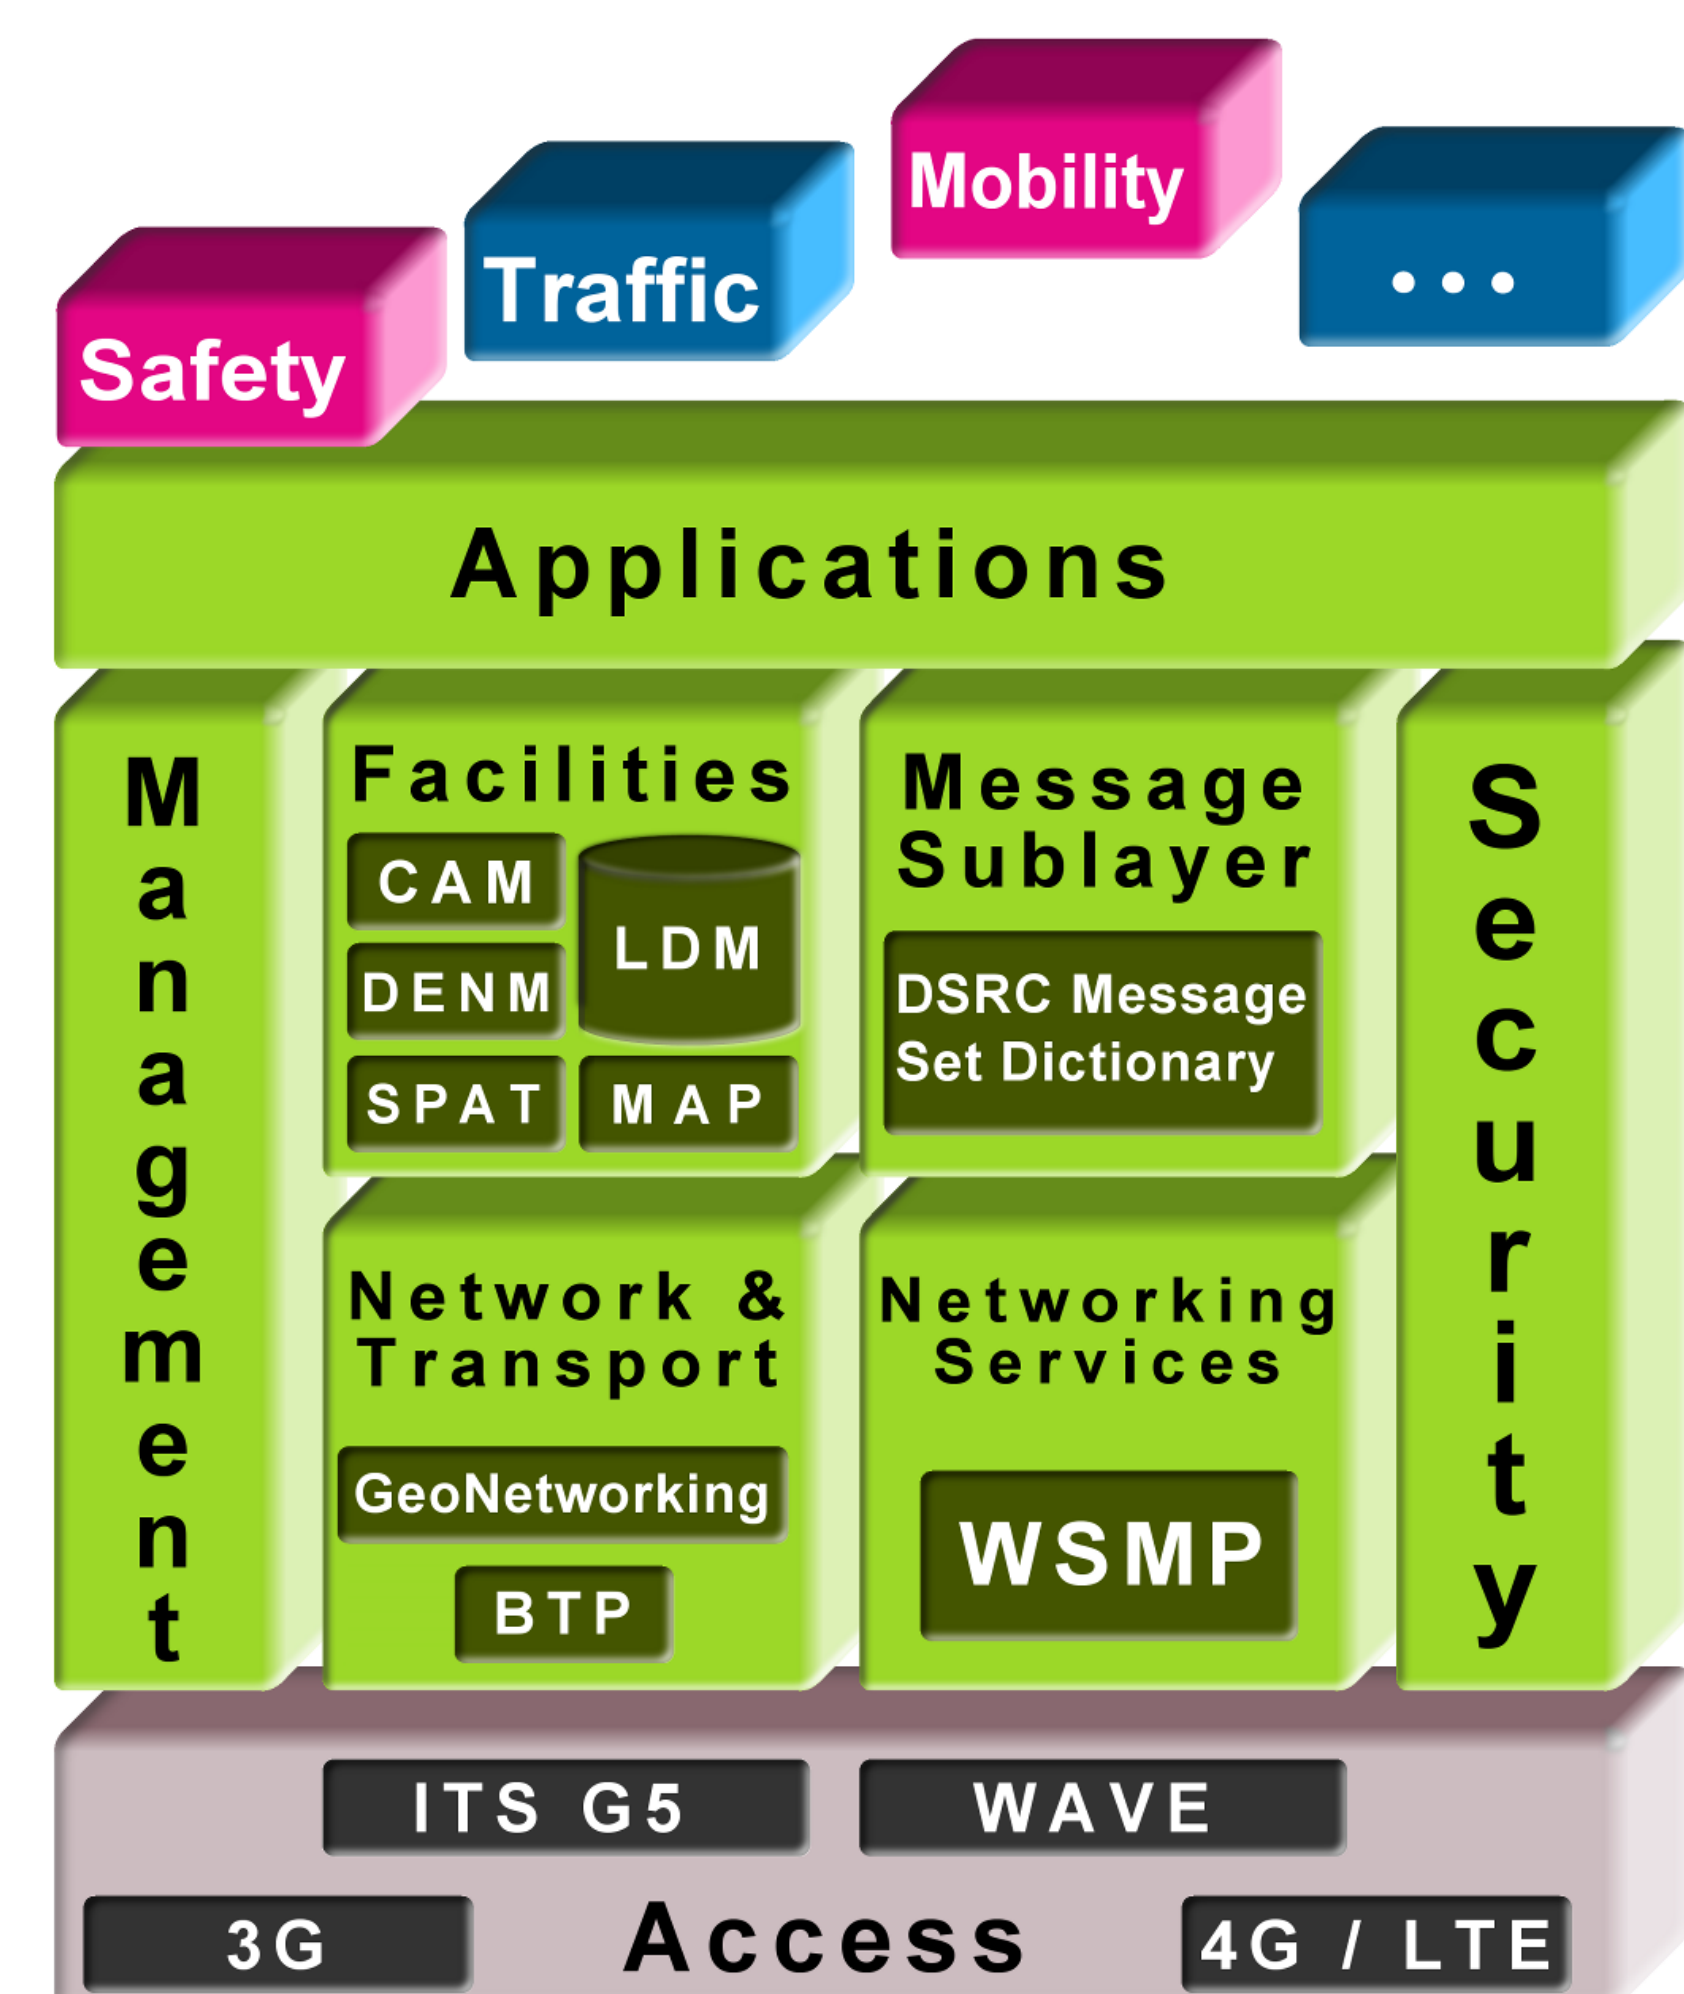

Developing an Open Source conformance testing environment for ITS communications

Mr. Aitor Ruano, Dr. György Réthy

YOUR DEVELOPMENT PARTNER

ITS - **Intelligent Transport Systems and Services** - is the integration of information and communications technology with transport infrastructure, vehicles and users.

By sharing vital information, **ITS allows people to get more from transport networks**, in greater safety and with less impact on the environment.

ITS equipment is currently being deployed in experimental trials with the progression towards fully operational deployment. **Thorough conformance testing will increase the level of confidence** that equipment from various suppliers will interoperate. This in turn will reduce implementation and rollout times.

The protocol stack

During the past few years ETSI has developed **libraries** for cooperative ITS testing, **conformance test suites** for ITS protocols, a Java **test adaptor** and **codecs** to accelerate execution of the tests

Applus+ IDIADA and Ericsson - in cooperation - has developed a **solution allowing execution of the ETSI test suites with the open source TTCN-3 tool Titan**. It has been successfully used in ITS related European projects such as i-Game and Companion.