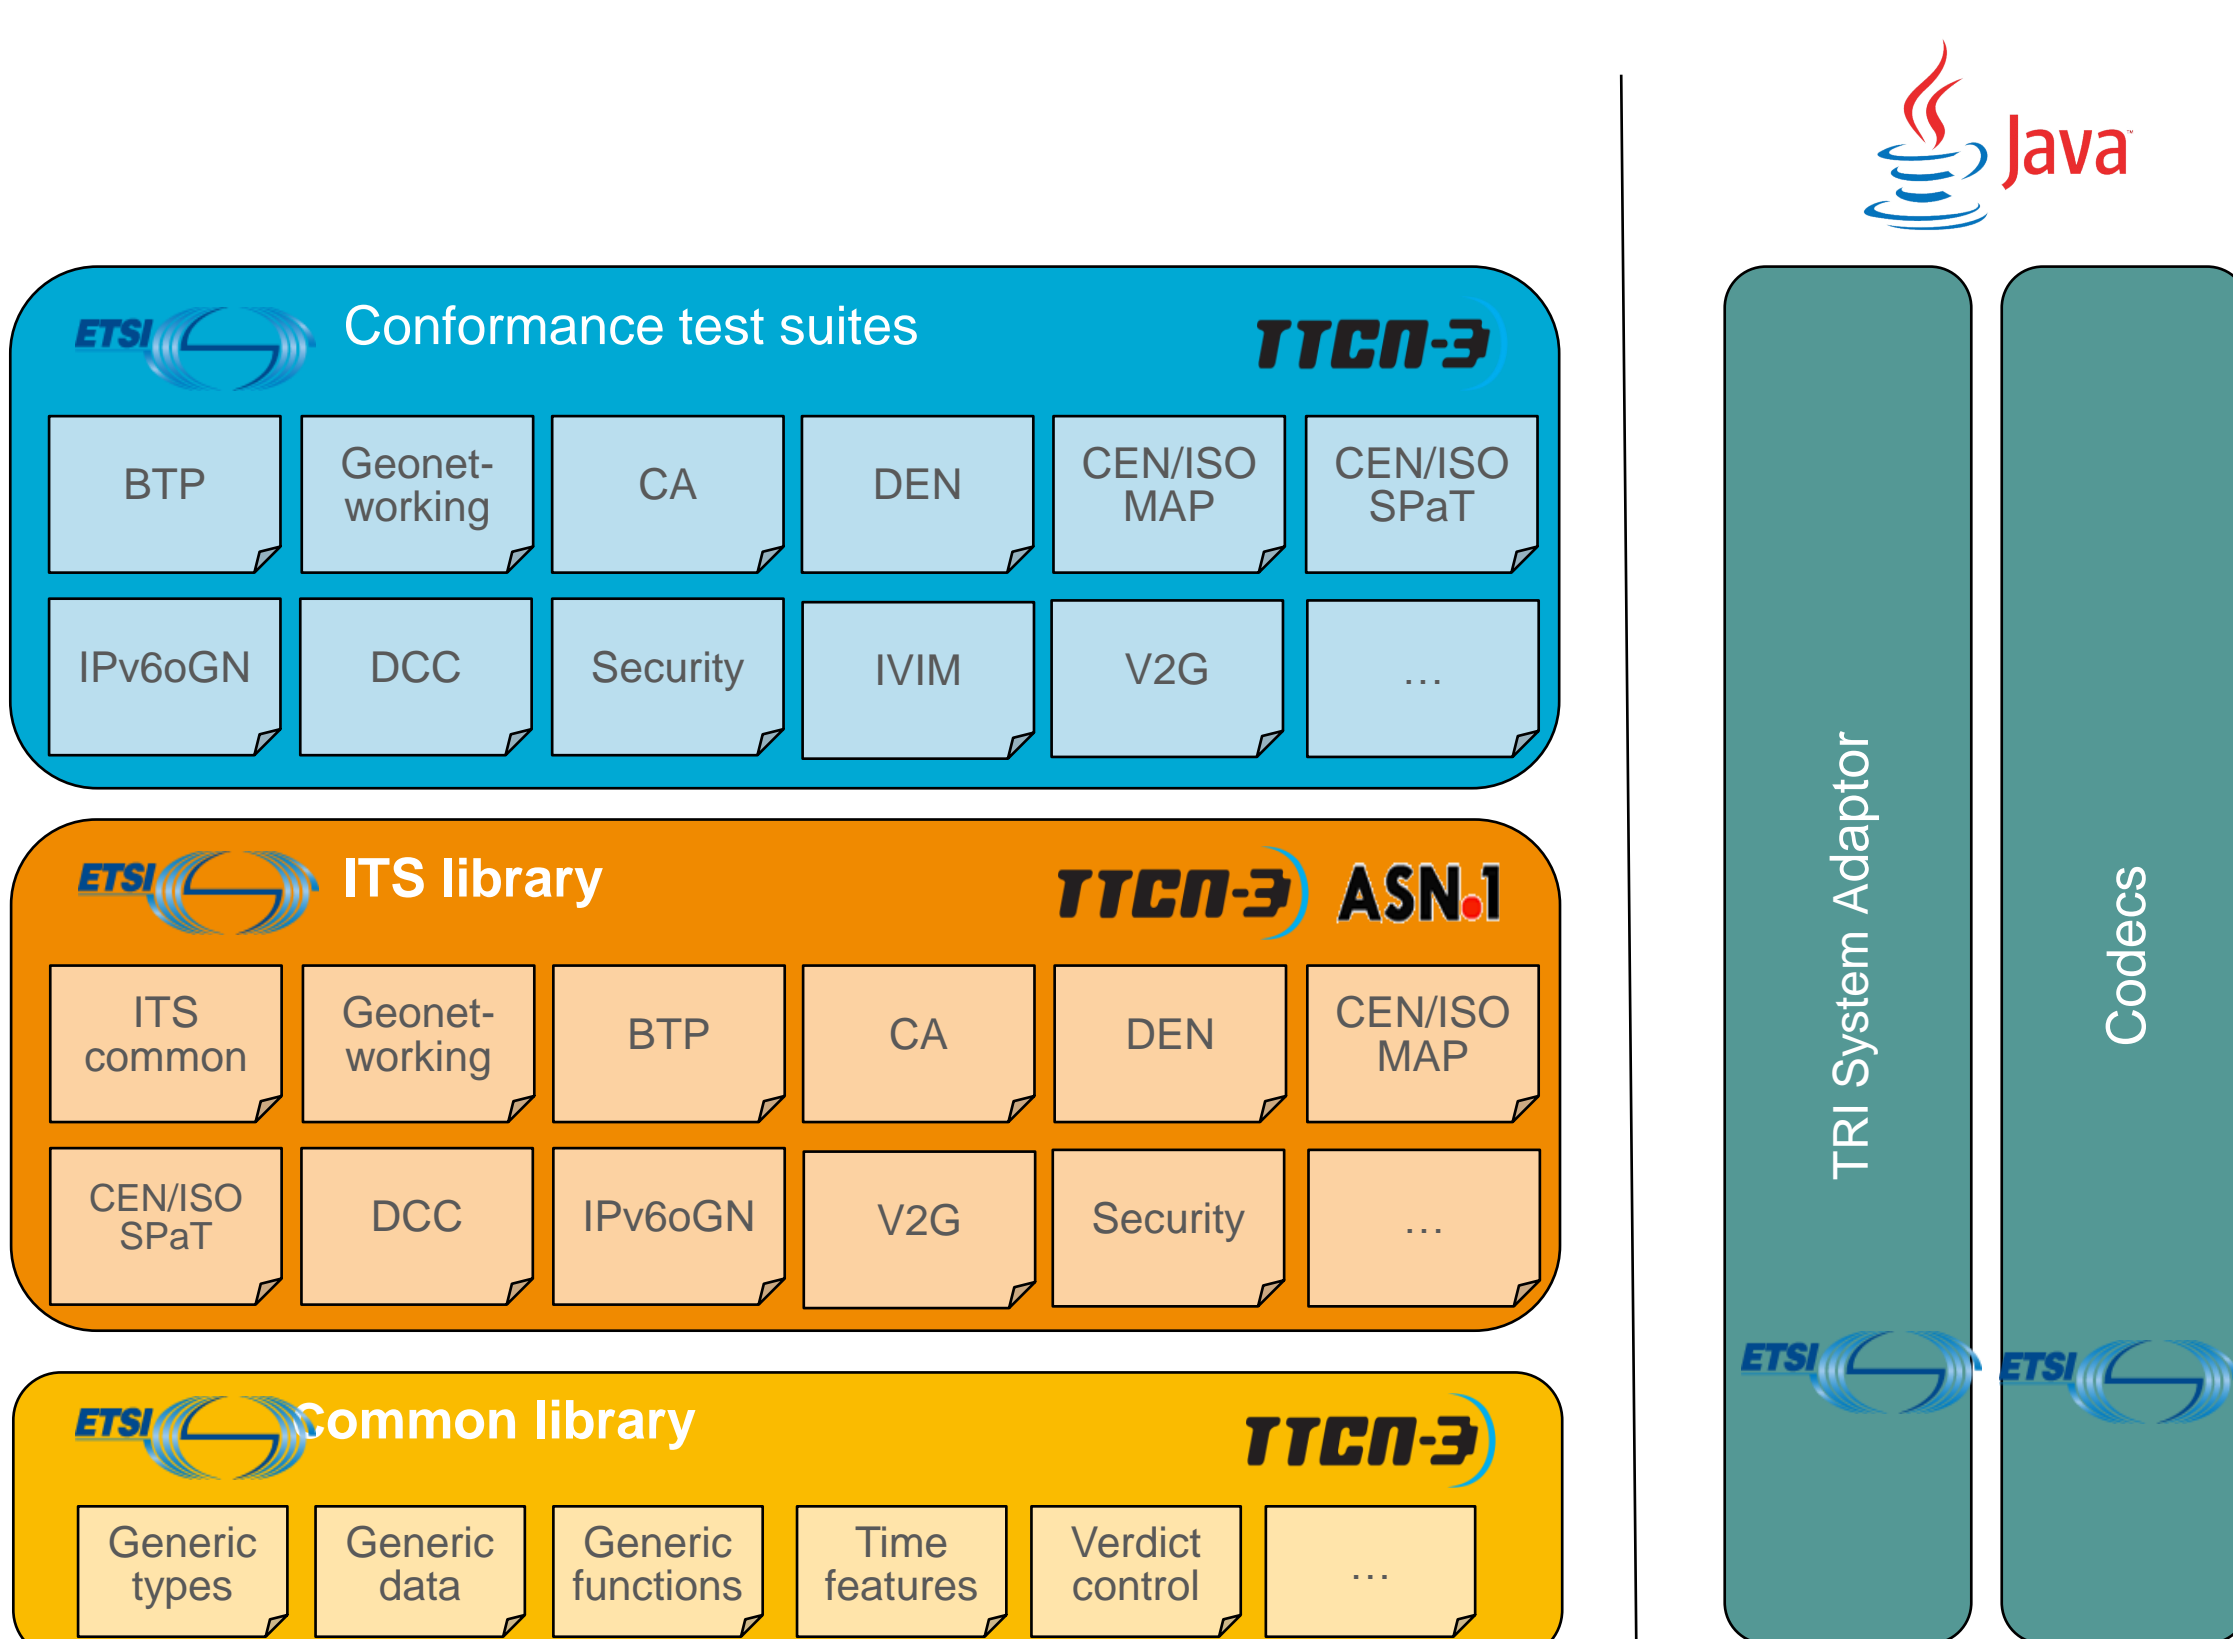

Developing an Open Source conformance testing environment for ITS communications

Mr. Aitor Ruano, Dr. György Réthy

YOUR DEVELOPMENT PARTNER

ITS - **Intelligent Transport Systems and Services** - is the integration of information and communications technology with transport infrastructure, vehicles and users.

By sharing vital information, **ITS allows people to get more from transport networks**, in greater safety and with less impact on the environment.

ITS equipment is currently being deployed in experimental trials with the progression towards fully operational deployment. **Thorough conformance testing will increase the level of confidence** that equipment from various suppliers will interoperate. This in turn will reduce implementation and rollout times.

The protocol stack

During the past few years ETSI has developed **libraries** for cooperative ITS testing, **conformance test suites** for ITS protocols, a Java **test adaptor** and **codecs** to accelerate execution of the tests

Applus+ IDIADA and Ericsson - in cooperation - has developed a **solution allowing execution of the ETSI test suites with the open source TTCN-3 tool Titan**. It has been successfully used in ITS related European projects such as i-Game and Companion.